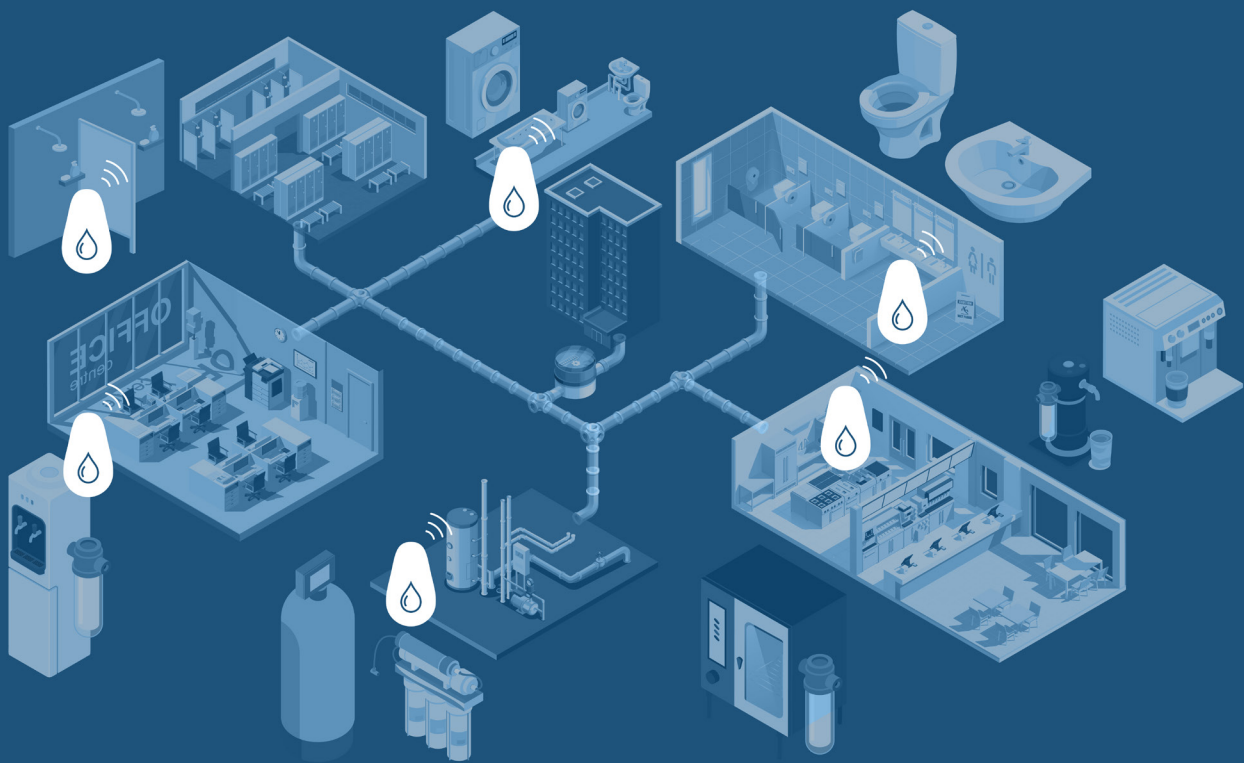

We give people and businesses worldwide insights and tools to improve the way they use water to ensure a sustainable future for humanity.

droople

SMART WATER MONITORING SOLUTIONS

CONNECT TO THE INTERNET OF WATER	3
Water Intelligence Platform	5
SMART SOLUTIONS	6
◊ Water Asset Management	8
◊ Property Management	9
◊ Audit, Consulting & Education	10
ABOUT US	11

# CONNECT TO THE INTERNET OF WATER

## MAKE DATA ACCELERATE YOUR OPERATIONS

Today's smart IoT technologies offer you innovative turn-key solutions to leverage invaluable data insights and meet your key success requirements of today and your tomorrow.

All at your fingertips, you can decentralize water monitoring with our Swiss IoT Water Management Solutions!

ENABLE FULLY TRANSPARENT  
BUSINESS MODELS

ESTABLISH LEAN OPERATIONS  
WHILE REDUCING COSTS

ACHIEVE YOUR SUSTAINABILITY  
TARGETS