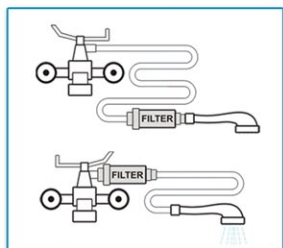

metallized shower filter with active nanoclusters medium softening, with antiscalant

- eliminates mechanical impurities above 15µm
- removes chlorine and chloroform
- reduces skin irritation and prevents its dehydrating
- protects bath tubs, shower cabins and shower heads against water scale

installation options

replacement:

- after 5000l or half a year

dimensions:

- height: 140mm
- diameter: 53mm

makes your shower pleasant and healthy!